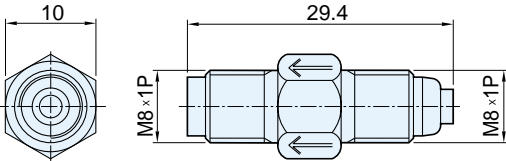

HSA / HSC

DISTRIBUTOR GROUP (분배변 취부용)

HJB(간헐급유용)

Code NO.	Valve NO.
46010	#0
46011	#1
46012	#2
46013	#3
46014	#4

HJC(연속급유용)

Code NO.	Valve NO.
46110	#0
46111	#1
46112	#2
46113	#3
46114	#4

HJB / HJC

DISTRIBUTOR GROUP (라인 취부용)