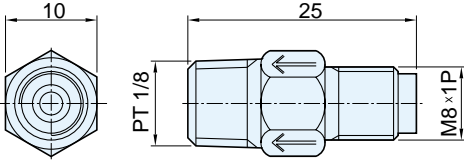

R/E/S/I/S/T/A/N/C/E VALVE

Valve No.	유량비
#0	5
#1	10
#2	20
#3	40
#4	80

DISTRIBUTOR GROUP (기계 취부용)

HSA(간헐급유용)

Code NO.	Valve NO.
36010	#0
36011	#1
36012	#2
36013	#3
36014	#4

HSC(연속급유용)

Code NO.	Valve NO.
36110	#0
36111	#1
36112	#2
36113	#3
36114	#4