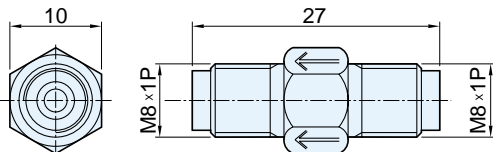

HHC(연속급유용)

Code NO.	Valve NO.
56110	#0
56111	#1
56112	#2
56113	#3
56114	#4

HJS / HHC